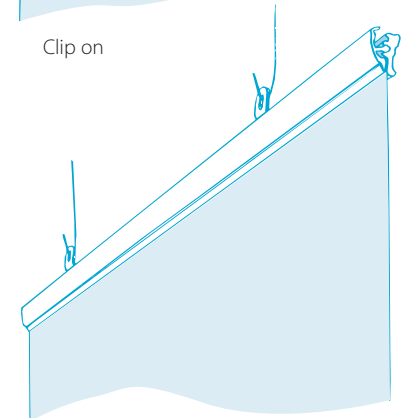

Expand PosterHolder

Bring your message to your target audience

expand[®]

expandmedia.com

Clip on

Ceiling

Wall

Expand PosterHolder

The Expand PosterHolder is easy to mount and is the perfect complement to further strengthen client campaigns. You can change ads in a snap with the Velcro profile. Expand PosterHolder's clamp profile is made for paper, cardboard, cloth, and plastic posters. You can easily change pictures and print new ads using offset, screening or digital printing. Expand PosterHolder is simply the

perfect medium for companies and organisations that want to be seen where their target groups are out and about. The Expand PosterHolder is an unsurpassed Pinpoint Media product, which maintains the same high quality and design as our other products.

Width: 50, 60, 70, 80 and 100 cm. Height: Flexible.